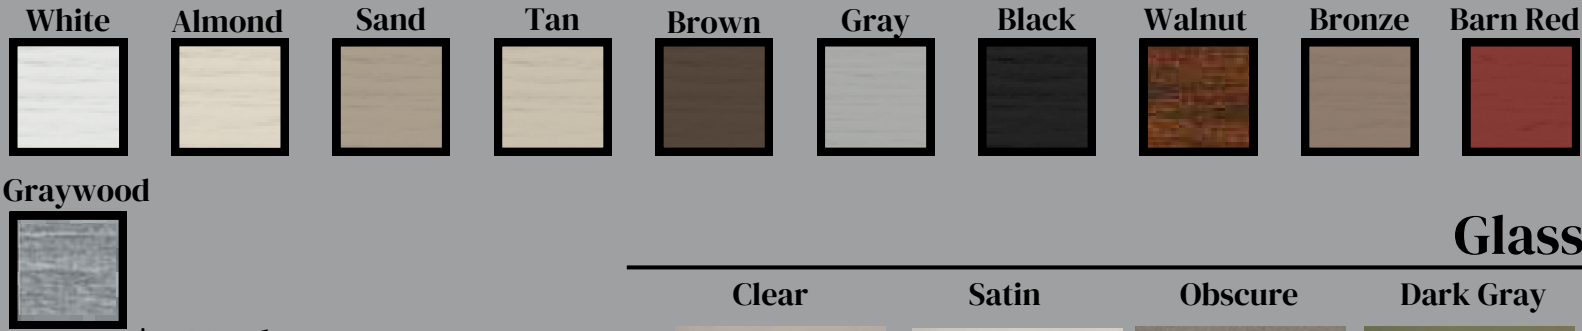

Interior
vinyl
backing

25 gauge
(.017)

Polystyrene

6.8

6422

Interior
steel
backing

26 gauge
(.015)

Polystyrene

10.0

Colors

Glass

Windows

Long Windows

Short Windows

Proud Partner Of:

Scan to Design
your Door!