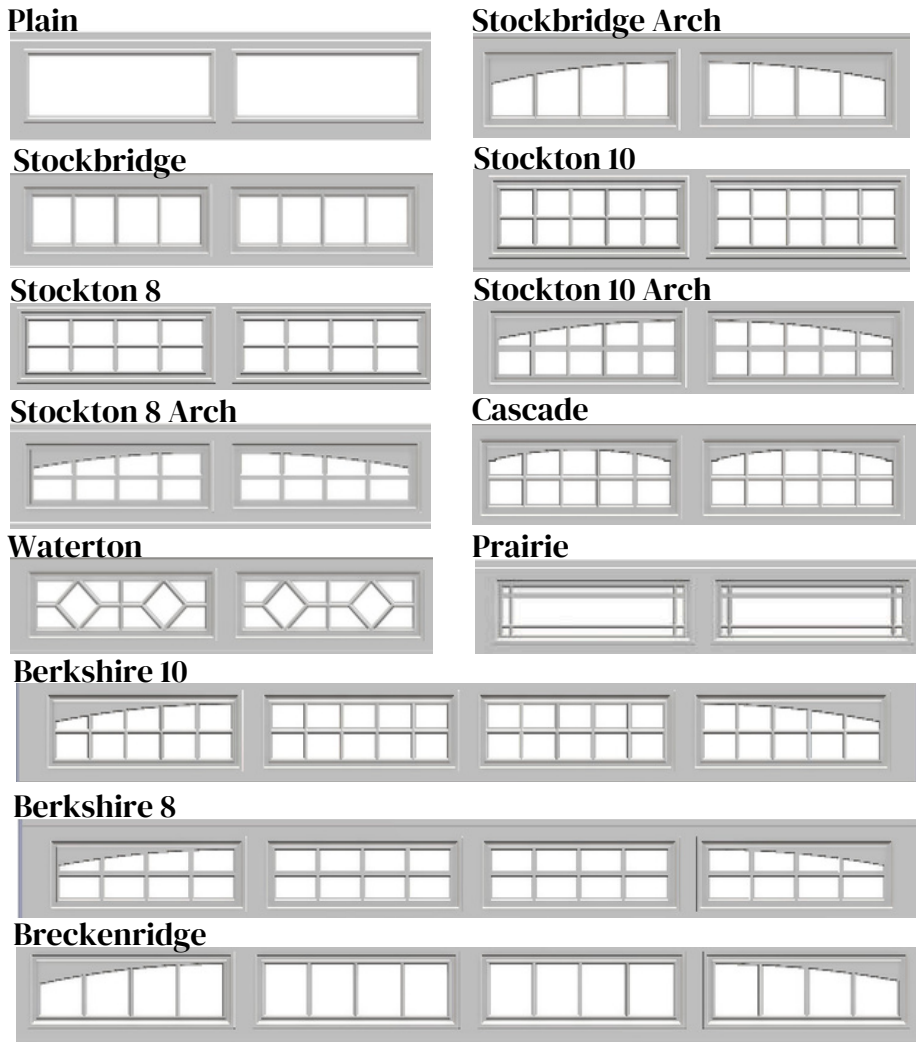

Max Opening Height: 16'

Panel Style

5122

1-sided steel

25 gauge
(.017)

None

0

5222

10.0

Colors

Glass

Windows

Long Windows

Short Windows

Proud Partner Of:

Scan to Design
your Door!